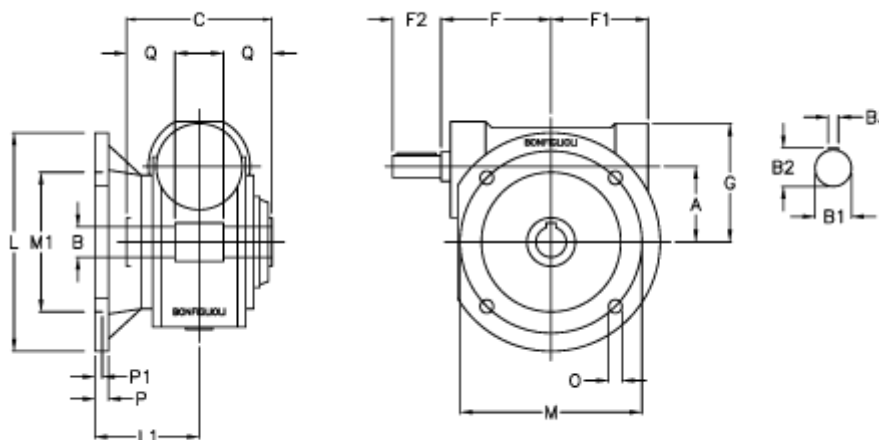

Article number: 3901185080500

Description: Worm gear with solid input shaft
VF 185FC-80-HS

Measures

a	= 185.4	F1 = 205	P = 22
B	= 60	F2 = 70	P1 = 13
B1	= 40	g = 267	Q = 65.0
B2	= 43	L = 400	
B3	= 12	L1 = 155.5	
C	= 190	m = 350	
Description	= VF 185FC-xx-HS	M1 = 280	
F	= 214.5	O = 22	